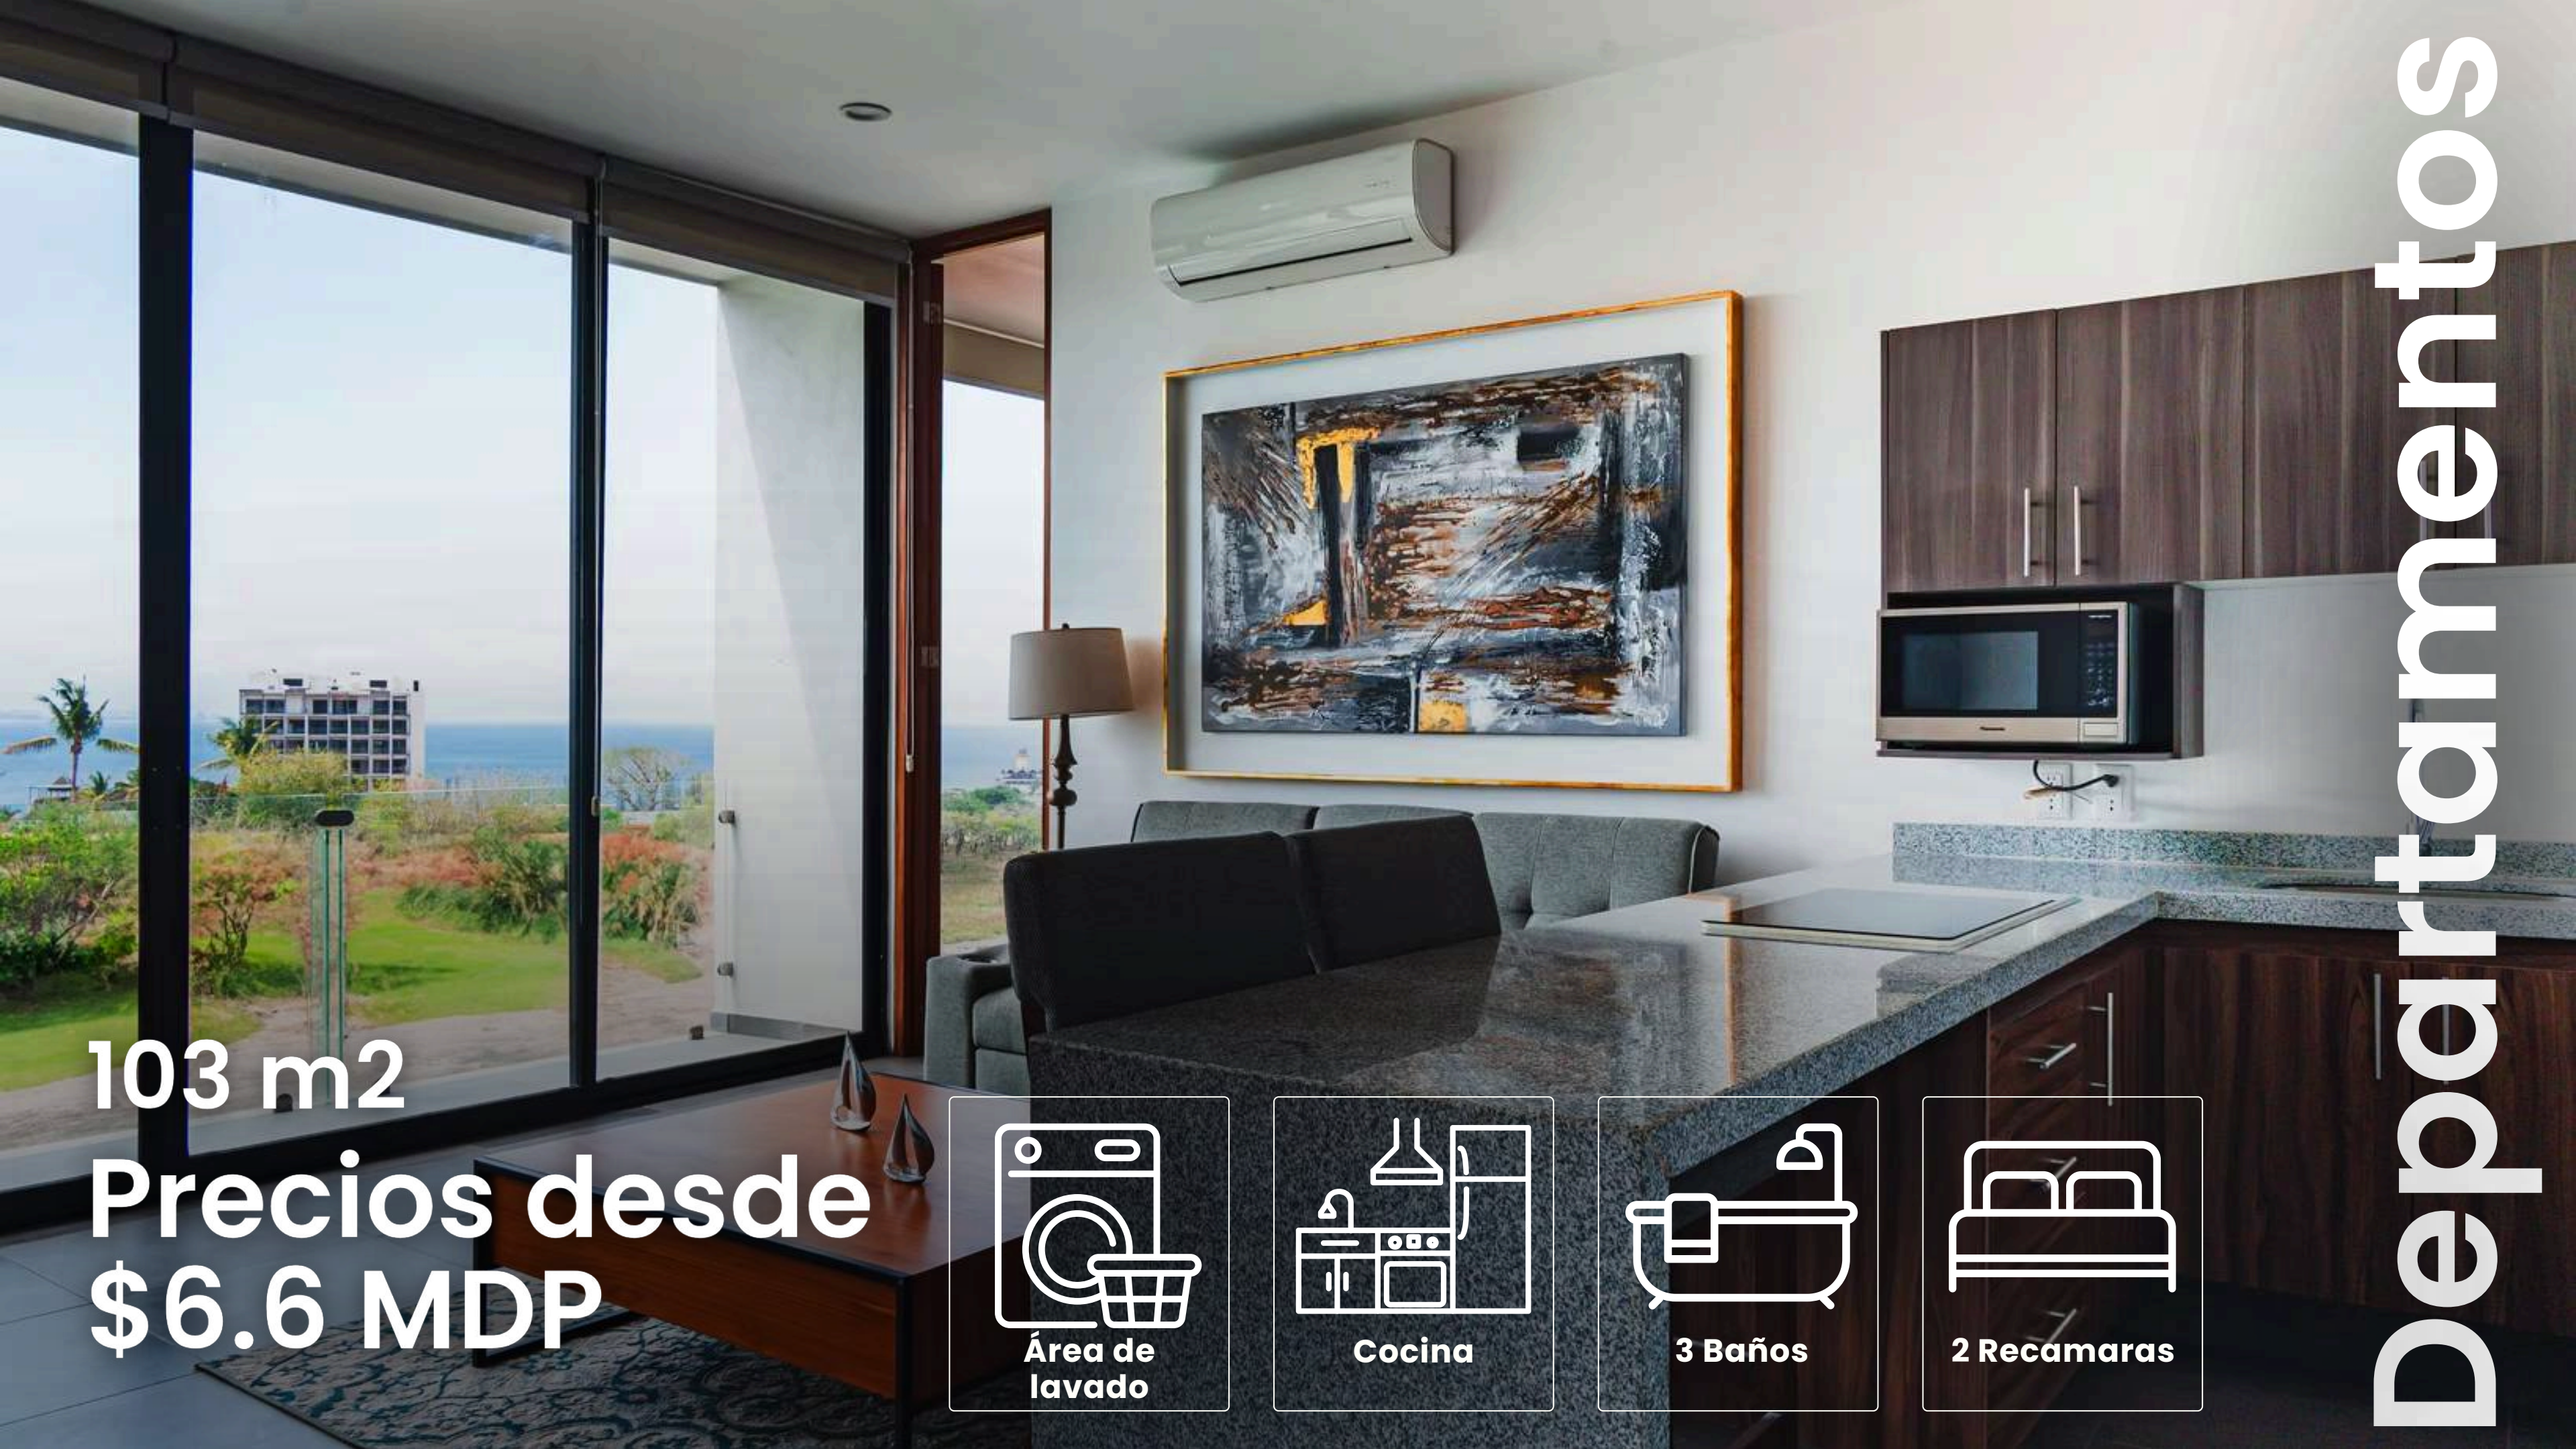

103 m²

Precios desde
$6.6 MDP

Área de
lavado

Cocina

3 Baños

2 Recamaras

Departamentos